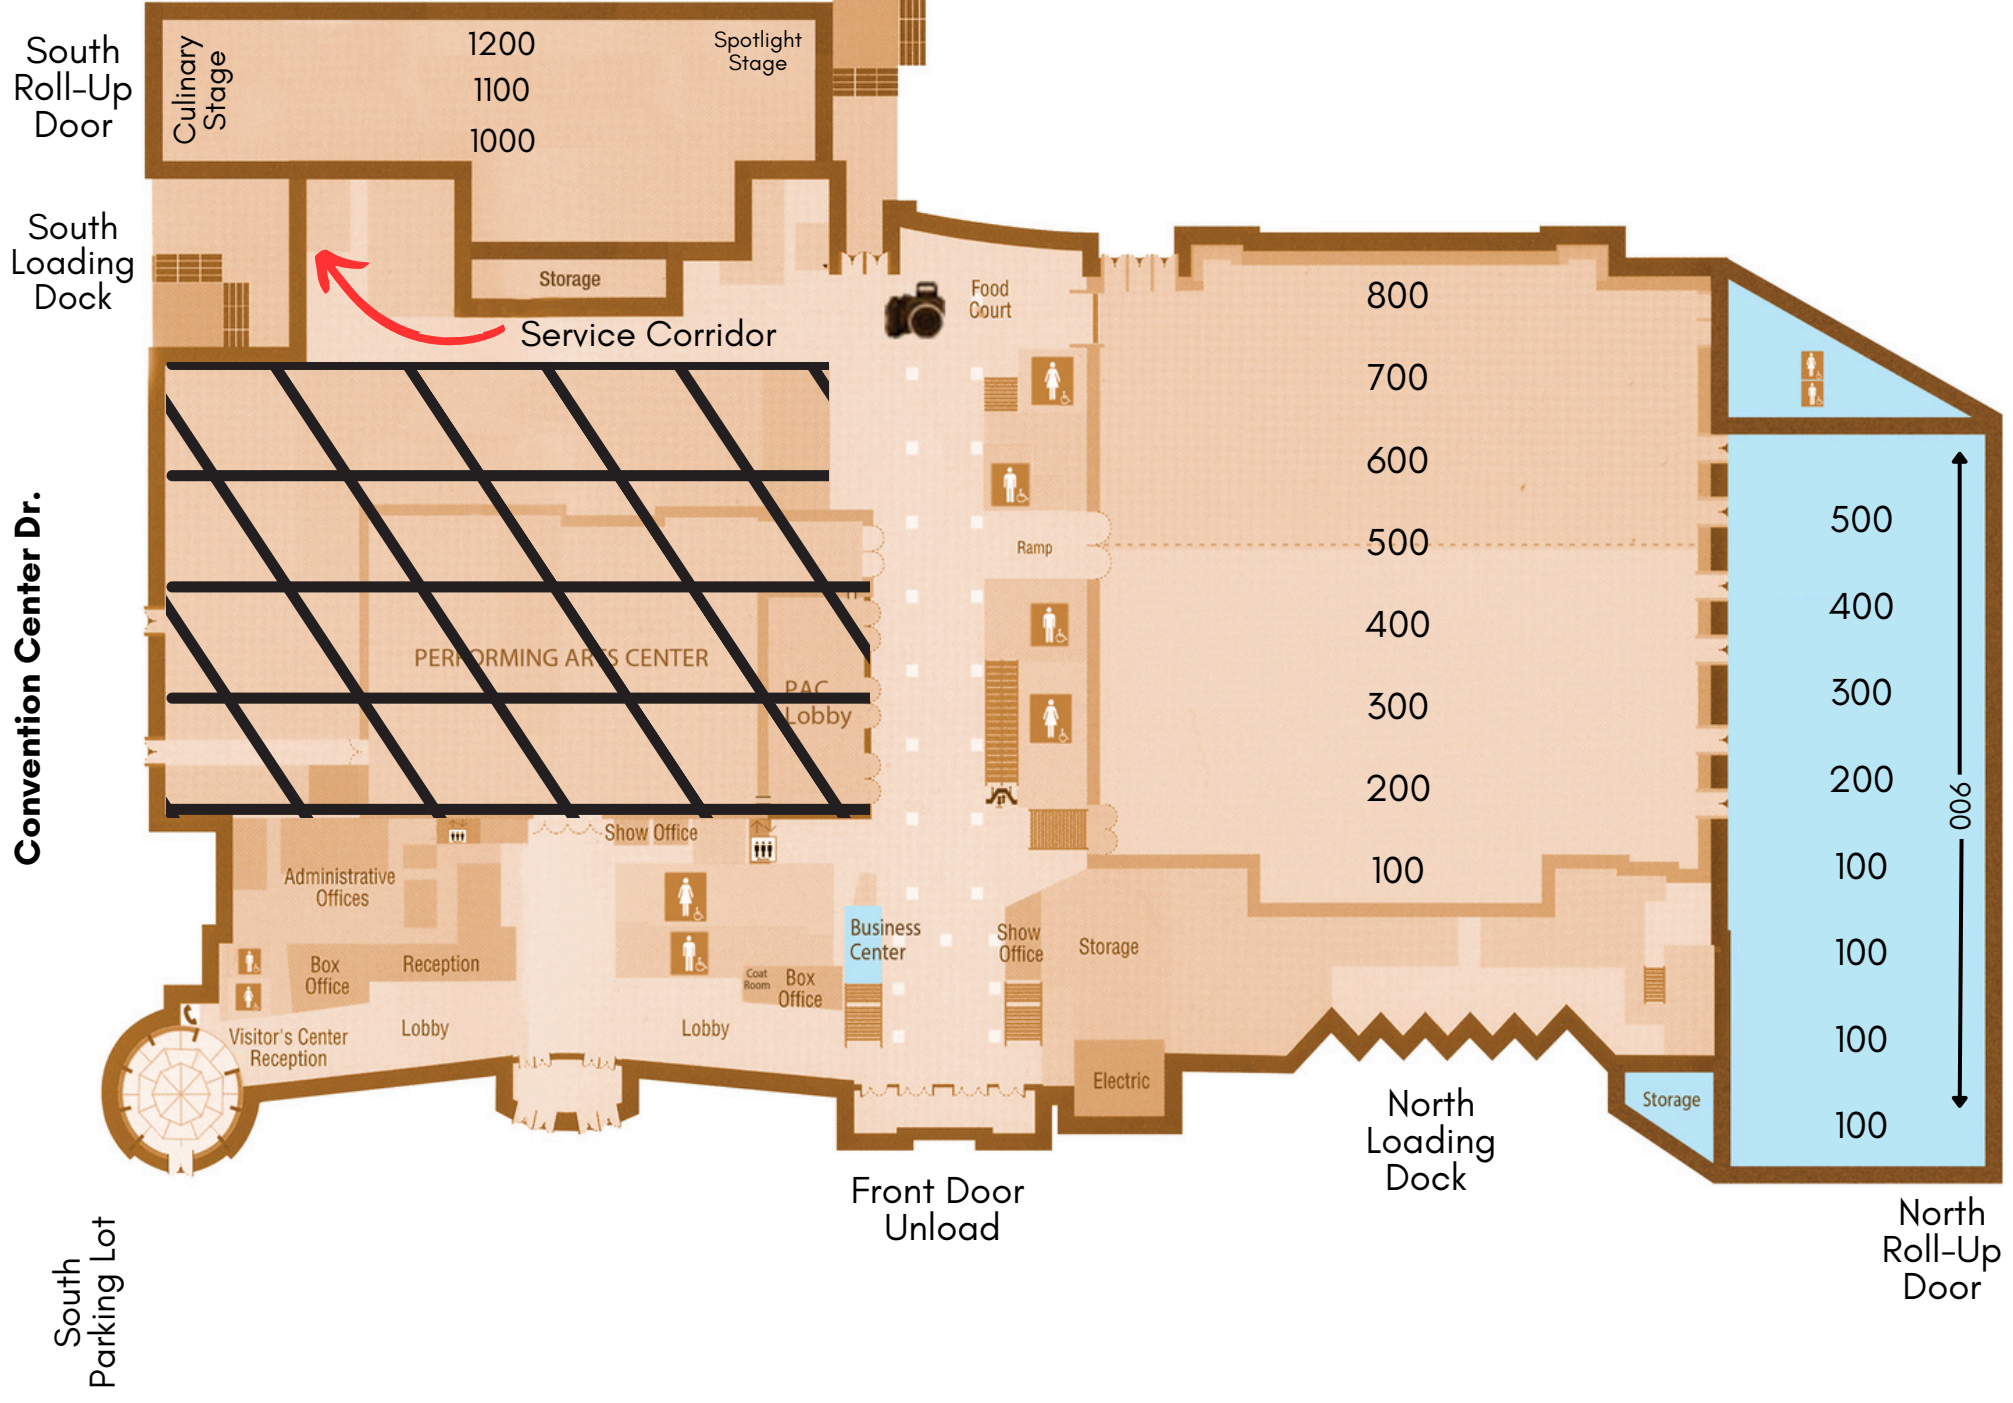

Castle in Sand Hotel 3701 Atlantic Ave. - Exhibitors & Trucks OK to park here

Main Lot

No Parking - Thunder  
Island Condos

South Side Municipal

*Convention Center Dr.*

South Roll-Up Door

South Loading Dock

Convention Center Dr.

South Parking Lot

Front Door Unload

North Loading Dock

North Roll-Up Door

42nd St.