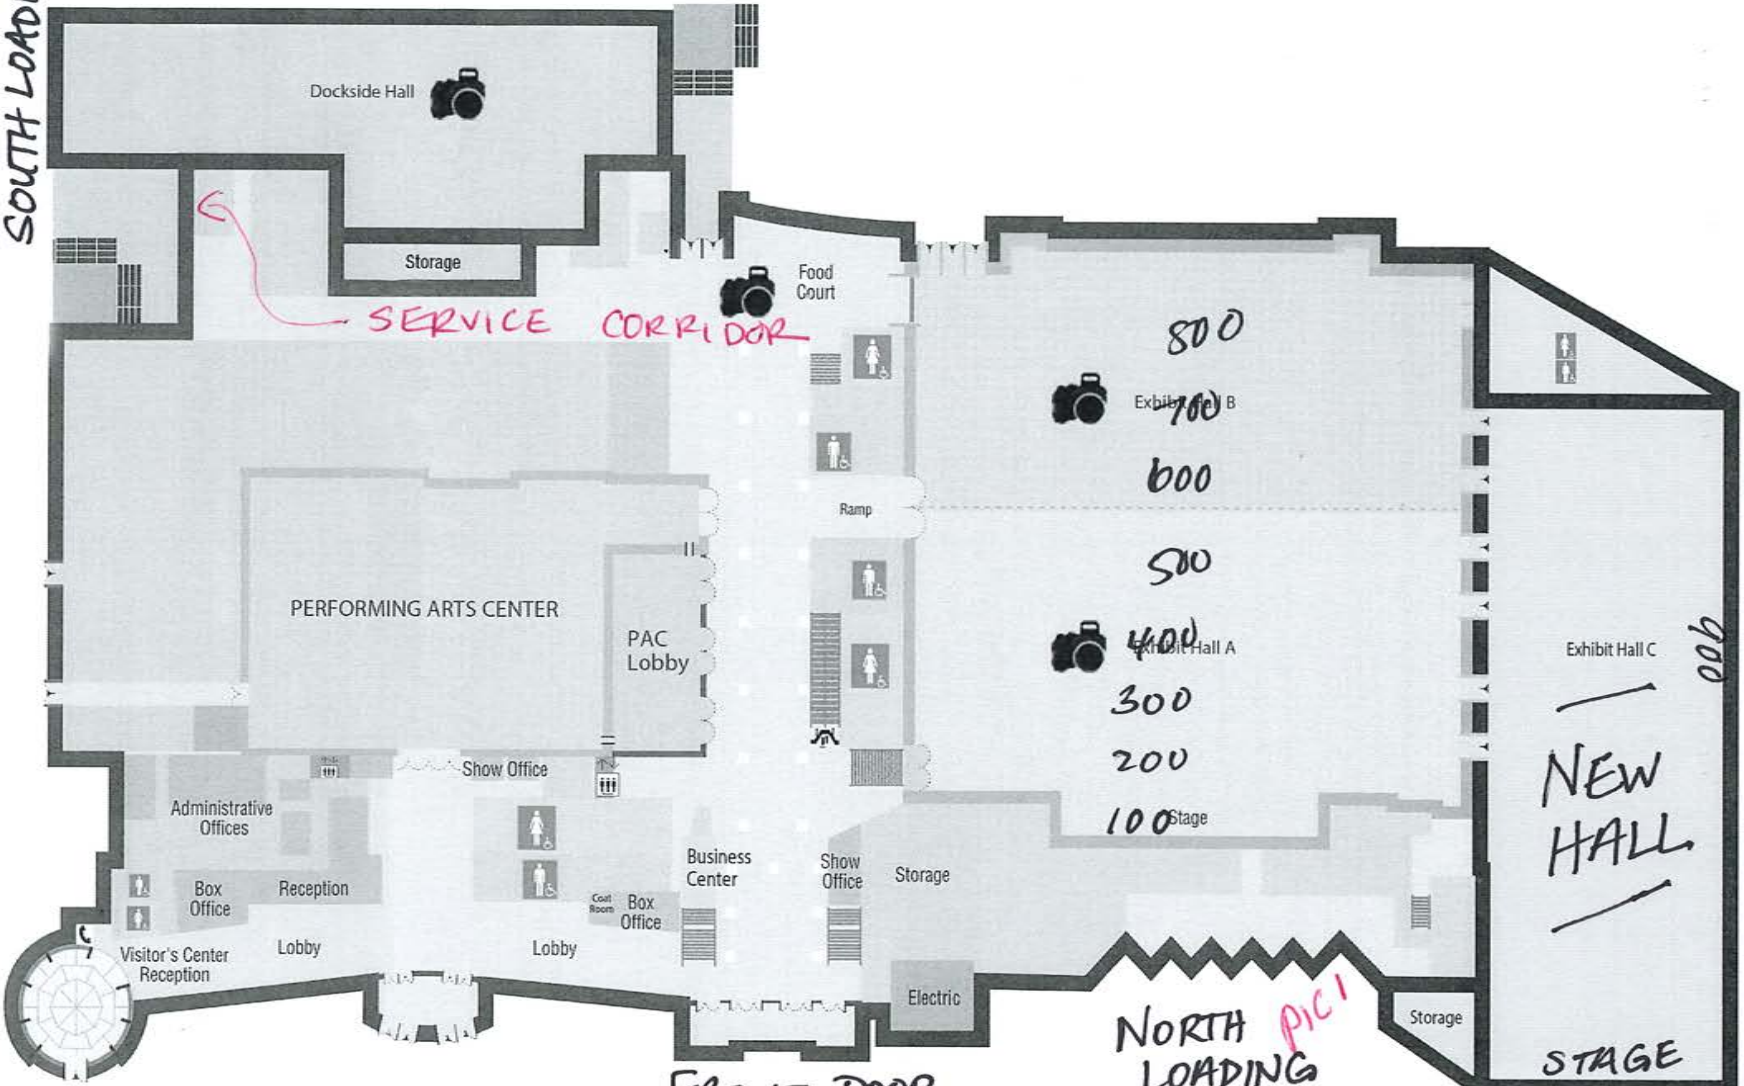

OK to park here
Exhib North
Convention Center
Lot

DO NOT PARK IN
FRONT OF BUILDING
LEAVE FOR CUSTOMERS
ON SHOW DAYS
(OK for move-in)

Castle in Sand Hotel - OK to park
+ here
South Convention Ctr Lot

NEW HALL

NO TRUCKS IN MAIN LOT

BAY =

CONVENTION CENTER DRIVE

PIC 3

SOUTH LOADING DOCK

SOUTH PARKING LOT

FRONT DOOR
CIRCLE DRIVE
UNLOAD

NORTH LOADING DOCK
PIC 1

PIC 2
NORTH ROLL-UP DOOR

42ND STREET

48th Annual Spring Trade Expo
 Sunday & Monday
 March 6 & 7, 2022
 OCEAN CITY CONVENTION CENTER

CONVENTION CENTER DRIVE

SOUTH PARKING LOT

40TH ST

COASTAL HWY

42ND ST

PIC 1 – NORTH LOADING DOCK

ROLL UP
DOOR TO
THE INSIDE
BESIDE BOOTH # 107

PIC 2 NORTH ROLL UP DOOR – NEW HALL

SHOWCASE STAGE TO LEFT
OF THIS DOOR ON
FLOOR PLAN

RAMPS IN HERE
LEAD TO
SERVICE CORRIDOR

PIC 3 – SOUTH SIDE LOADING DOCK – ACCESS BY CONVENTION CENTER DR.