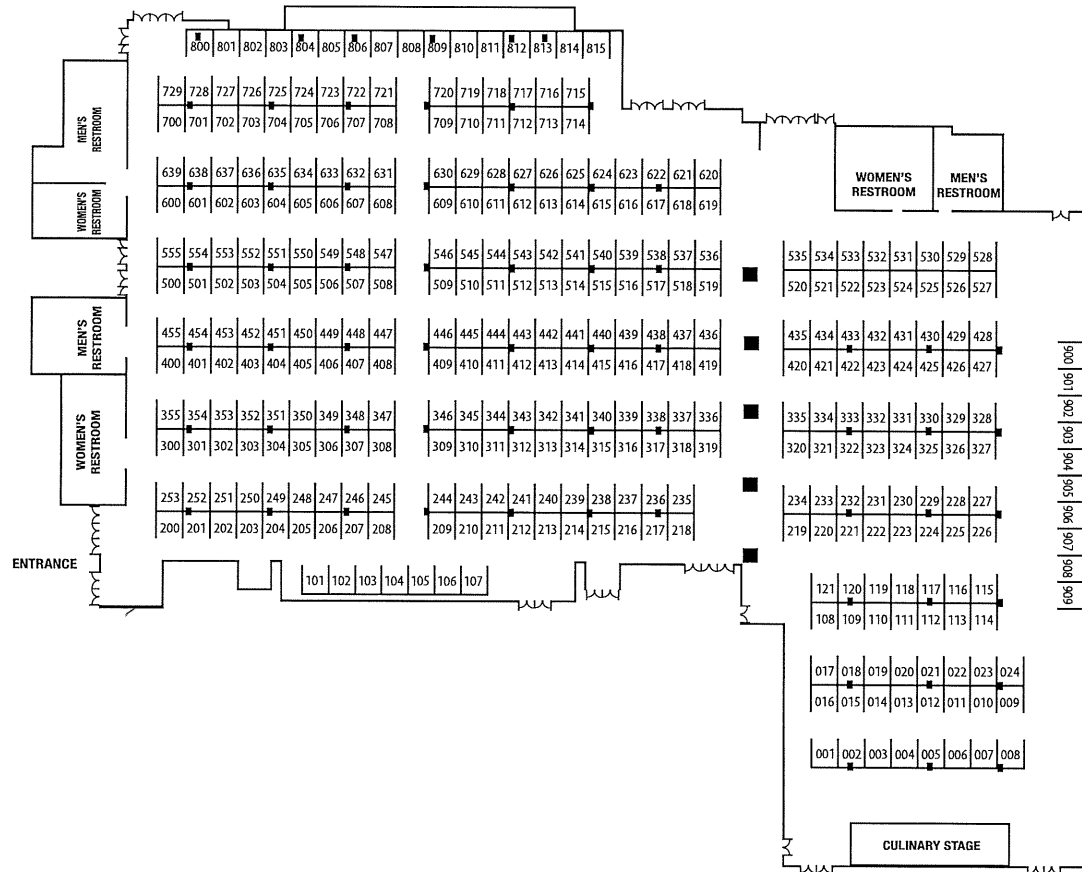

NO TRUCKS IN MAIN LOT

BAY =

CONVENTION CENTER DRIVE

PIC 3

SOUTH LOADING DOCK

SOUTH PARKING LOT

FRONT DOOR
CIRCLE DRIVE
UNLOAD

NORTH LOADING DOCK
PIC 1

PIC 2
NORTH ROLL-UP DOOR

42ND STREET

48th Annual Spring Trade Expo
 Sunday & Monday
 March 6 & 7, 2022
 OCEAN CITY CONVENTION CENTER

CONVENTION CENTER DRIVE

SOUTH PARKING LOT

40TH ST

COASTAL HWY

42ND ST

PIC 1 – NORTH LOADING DOCK

ROLL UP
DOOR TO
THE INSIDE
BESIDE BOOTH # 107

PIC 2 NORTH ROLL UP DOOR – NEW HALL

SHOWCASE STAGE TO LEFT
OF THIS DOOR ON
FLOOR PLAN

RAMPS IN HERE
LEAD TO
SERVICE CORRIDOR

PIC 3 – SOUTH SIDE LOADING DOCK – ACCESS BY CONVENTION CENTER DR.